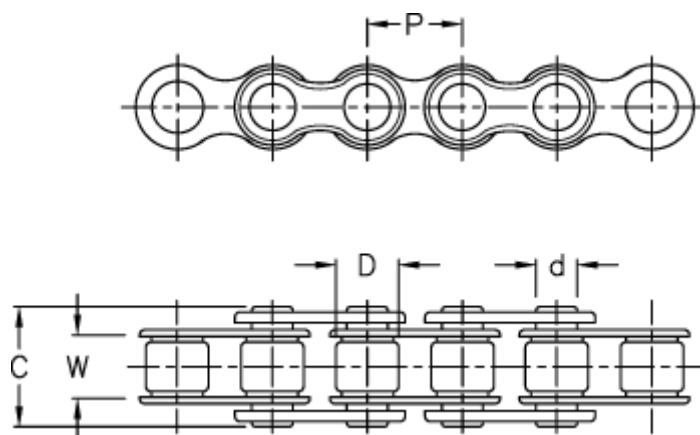

Data Sheet

Article number: 6100110110

Description: KLEEchain 1 3/4" simplex 28 B-1
5 meter in box (without connecting links)

Measures

Breaking power = 222000N

C = 65.1

Chain size = 1 3/4"

d = 15.9

D = 27.94

Description = 28 B-1

P = 44.45

W = 30.99